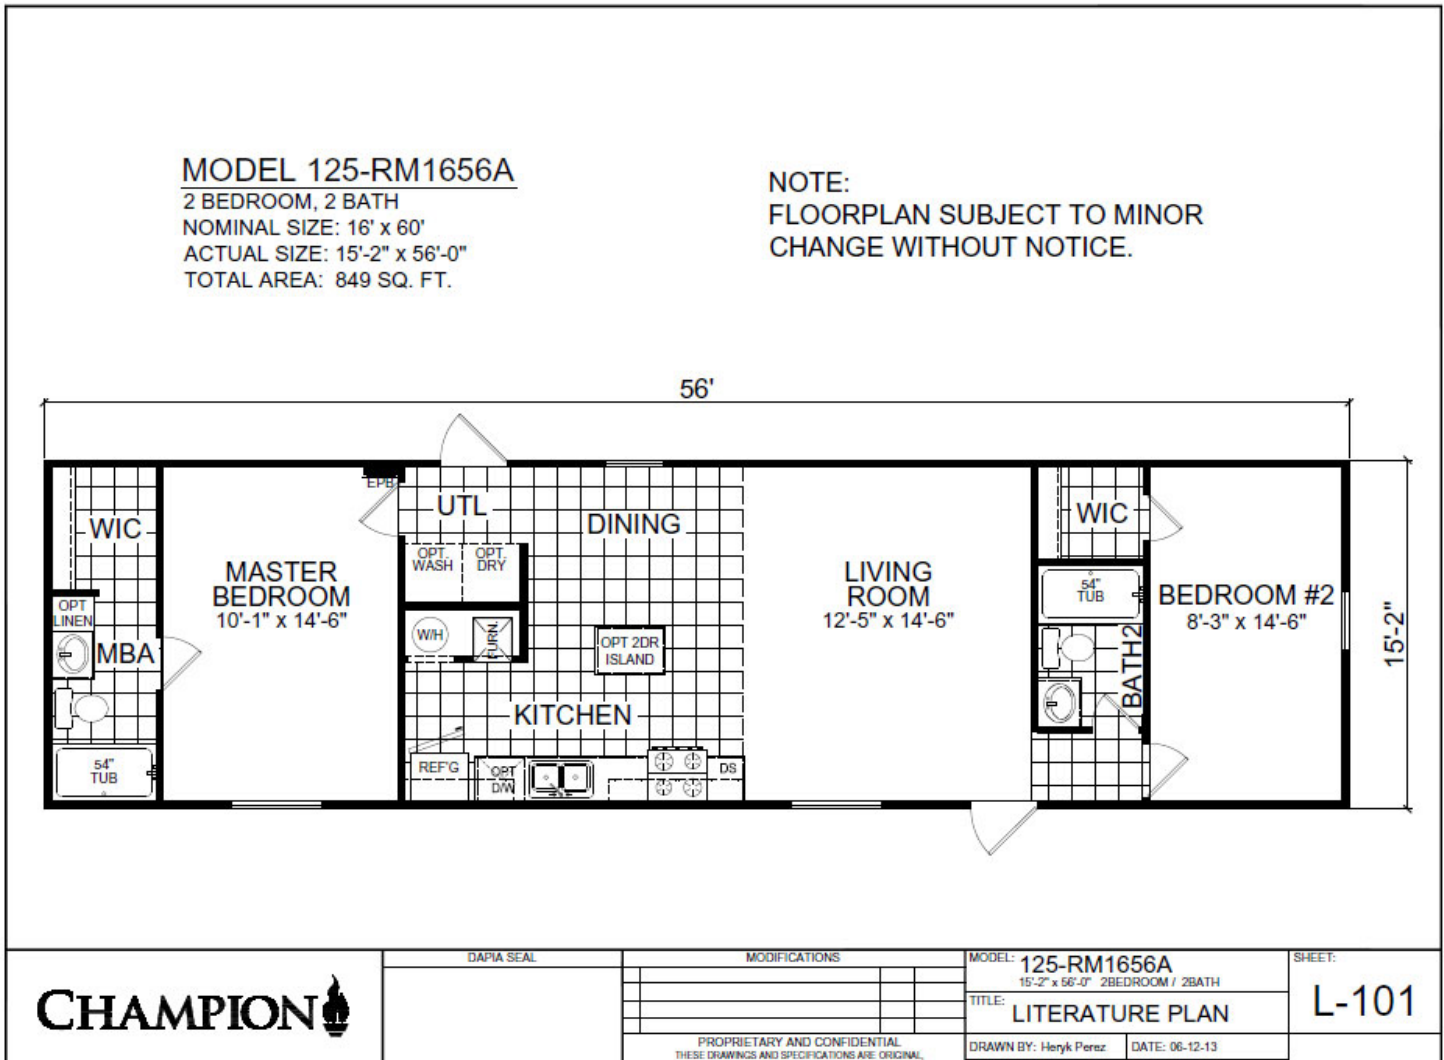

#3 Redman The Ruger

849 Square Feet. 2 Bedrooms. 1 Bath.

MODEL 125-RM1656A
2 BEDROOM, 2 BATH
NOMINAL SIZE: 16' x 60'
ACTUAL SIZE: 15'-2" x 56'-0"
TOTAL AREA: 849 SQ. FT.

NOTE:
FLOORPLAN SUBJECT TO MINOR
CHANGE WITHOUT NOTICE.